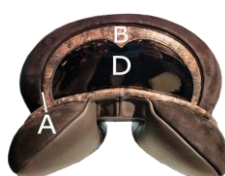

Cattle Materials and Colors

Color Welt A:	_____
Color Detail B:	_____
Color Welt C:	_____
Cattle Color D	_____

Full Cattle

Stripe Cattle

Rhondine Cattle

Accessories

Leather Girth

Size	Leather Girth		
	Girth I Black	Girth II Black	Girth III Black
50	€ 149,95	€ 189,95	€ 149,95
55			
60			
65			
70			
75			
80			
85			
90			

Sheepskin Girth cover

Size	Sheepskin Girth cover			
	Model I Black	Model III Black	Model III White	Model IV black
50	€ 134,95	€ 134,95	€ 134,95	€ 134,95
55				
60				
65				
70				
75				
80				
85				
90				