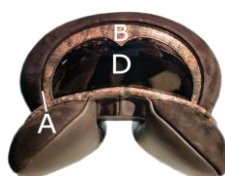

Cantle Materials and Colors

Color Welt A: _____
Color Detail B: _____
Color Welt C: _____
Cantle Color D: _____

Full Cantle

Stripe Cantle

Rhondine Cantle

Accessories
Leather Girth

Size	Price					
	Girth I Black	Girth I Brown	Girth II Black	Girth II Brown	Girth III Black	Girth III Brown
50	€ 70,00	€ 70,00	€ 80,00	€ 70,00	€ 70,00	€ 70,00
55						
60						
65						
70						
75						
80						
85						
90						

Sheepskin Girth cover

Size	Price			
	Model I Black	Model III Black	Model III White	Model IV black
50	€ 70,00	€ 70,00	€ 70,00	€ 70,00
55				
60				
65				
70				
75				
80				
85				
90				

Neoprene Girth